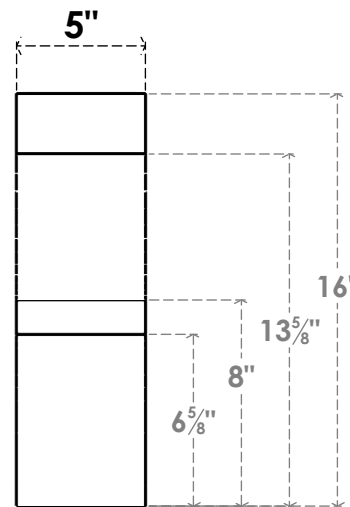

ITEM NUMBER: BRCPC050X12000X16000VAL

5"W X 12"D X 16"H VALENCIA ARCHITECTURAL GRADE PVC CLOSED BRACE

SIDE PROFILE

FRONT PROFILE

ISOMETRIC

EKENA MILLWORK
2300 WEST MAIN ST.
CLARKSVILLE, TX 75426
TOLL FREE: 866-607-0453
WWW.EKENAMILLWORK.COM

NOTES

1. INSTALLATION TO BE COMPLETED IN ACCORDANCE WITH MANUFACTURER'S SPECIFICATIONS.
2. DRAWING IS NOT TO SCALE
3. THIS DRAWING IS INTENDED FOR DESIGN AND PLANNING PURPOSES ONLY.
4. ALL INFORMATION CONTAINED HEREIN WAS CURRENT AT THE TIME OF DEVELOPMENT BUT MUST BE REVIEWED AND APPROVED BY THE PRODUCT MANUFACTURER TO BE CONSIDERED ACCURATE.
5. ARCHITECTURAL GRADE PVC PRODUCTS ARE MADE FROM EXPANDED CELLULAR PVC AND COME NATURALLY WHITE BUT MAY BE PAINTED