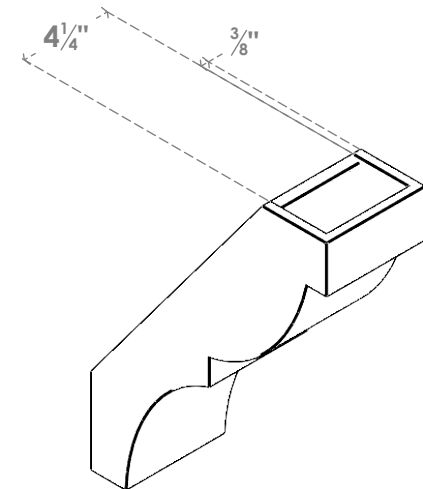

ITEM NUMBER: BRCPC050X12000X16000VAL

5"W X 12"D X 16"H VALENCIA ARCHITECTURAL GRADE PVC CLOSED BRACE

SIDE PROFILE

FRONT PROFILE

ISOMETRIC

EKENA MILLWORK
2300 WEST MAIN ST.
CLARKSVILLE, TX 75426
TOLL FREE: 866-607-0453
WWW.EKENAMILLWORK.COM

NOTES

1. INSTALLATION TO BE COMPLETED IN ACCORDANCE WITH MANUFACTURER'S SPECIFICATIONS.
2. DRAWING IS NOT TO SCALE
3. THIS DRAWING IS INTENDED FOR DESIGN AND PLANNING PURPOSES ONLY.
4. ALL INFORMATION CONTAINED HEREIN WAS CURRENT AT THE TIME OF DEVELOPMENT BUT MUST BE REVIEWED AND APPROVED BY THE PRODUCT MANUFACTURER TO BE CONSIDERED ACCURATE.
5. ARCHITECTURAL GRADE PVC PRODUCTS ARE MADE FROM EXPANDED CELLULAR PVC AND COME NATURALLY WHITE BUT MAY BE PAINTED