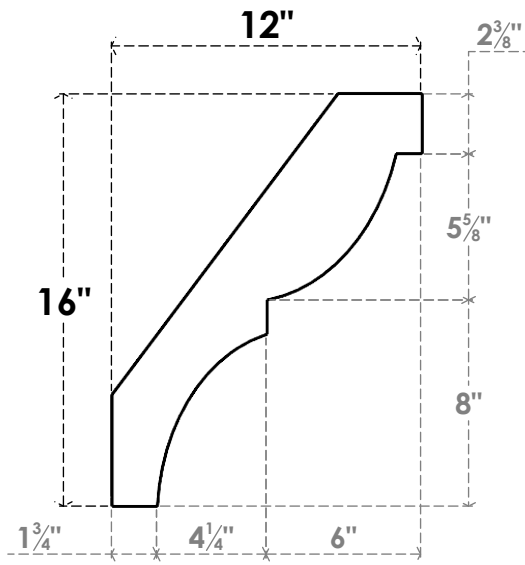

ITEM NUMBER: BRCPC050X12000X16000VAL

5"W X 12"D X 16"H VALENCIA ARCHITECTURAL GRADE PVC CLOSED BRACE

SIDE PROFILE

FRONT PROFILE

ISOMETRIC

EKENA MILLWORK
2300 WEST MAIN ST.
CLARKSVILLE, TX 75426
TOLL FREE: 866-607-0453
WWW.EKENAMILLWORK.COM